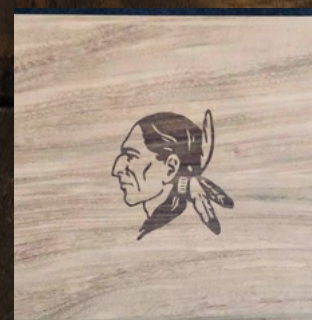

Customize the front and back with your logo. Your choice of brass or nickel hardware

Customized leather handle

Every custom piece from McElroy Customs includes an authentic Scottish Tartan. The header sleeve slides over the lower compartments to keep everything in its place when not in use. Once opened, remove the sleeve and place at the top of the box to finish off the look.

The 1st & 10th - 2 Boxes in 1

One single box becomes two starter boxes for placement on the 1st hole and 10th hole. Completely customized to your specifications. Each adorned with an authentic Scottish Tartan, customized magnets keep the score cards & pin sheets in place.

Customize the front and back with your logo. Your choice of brass or nickel hardware

These header sleeves can be customized to fit any one of the events hosted by your club.

Every detail accounted for. Including a customized leather handle, your choice of authentic Scottish Tartan and custom magnets to keep scorecards and tee sheets in place

Gray Elm

Mahogany

Maple

Teak

Start the Round off Right!

Let a McElroy Customs designed Starter box reflect your club's story, its history and culture.
Starting at \$1,300

The Seminole

First made for Seminole Golf Club and designed to withstand the harshest weather conditions. Included is an aluminum post to be cemented in the ground. A handmade teak post slides over the top with an aluminum platform for the box to be secured to.